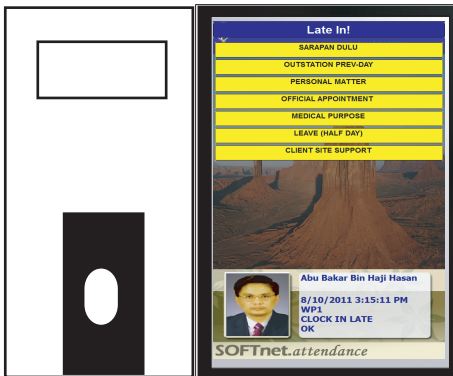

Time and Attendance System Android

Time and Attendance System with *Android* based touch screen panel for real-time data transmission. It is not just capturing time 'clock-in' and 'clock-out' but it automatically connected to Time and Attendance Software for various reporting purposes. This system replace 'punch-card' or any paper based attendance method which in return reduce time, reduce paper work and increase organization efficiency.

Our Time and Attendance System utilize *Android* operating system

- Operating System : Android 2.2
- Screen Size : 7" Touch Screen Panel
- Resolution : 800 x 480 pixel
- Memory : 256MB RAM
- Storage device : 2 GB Nano Flash
- Power : DC 12V 3A