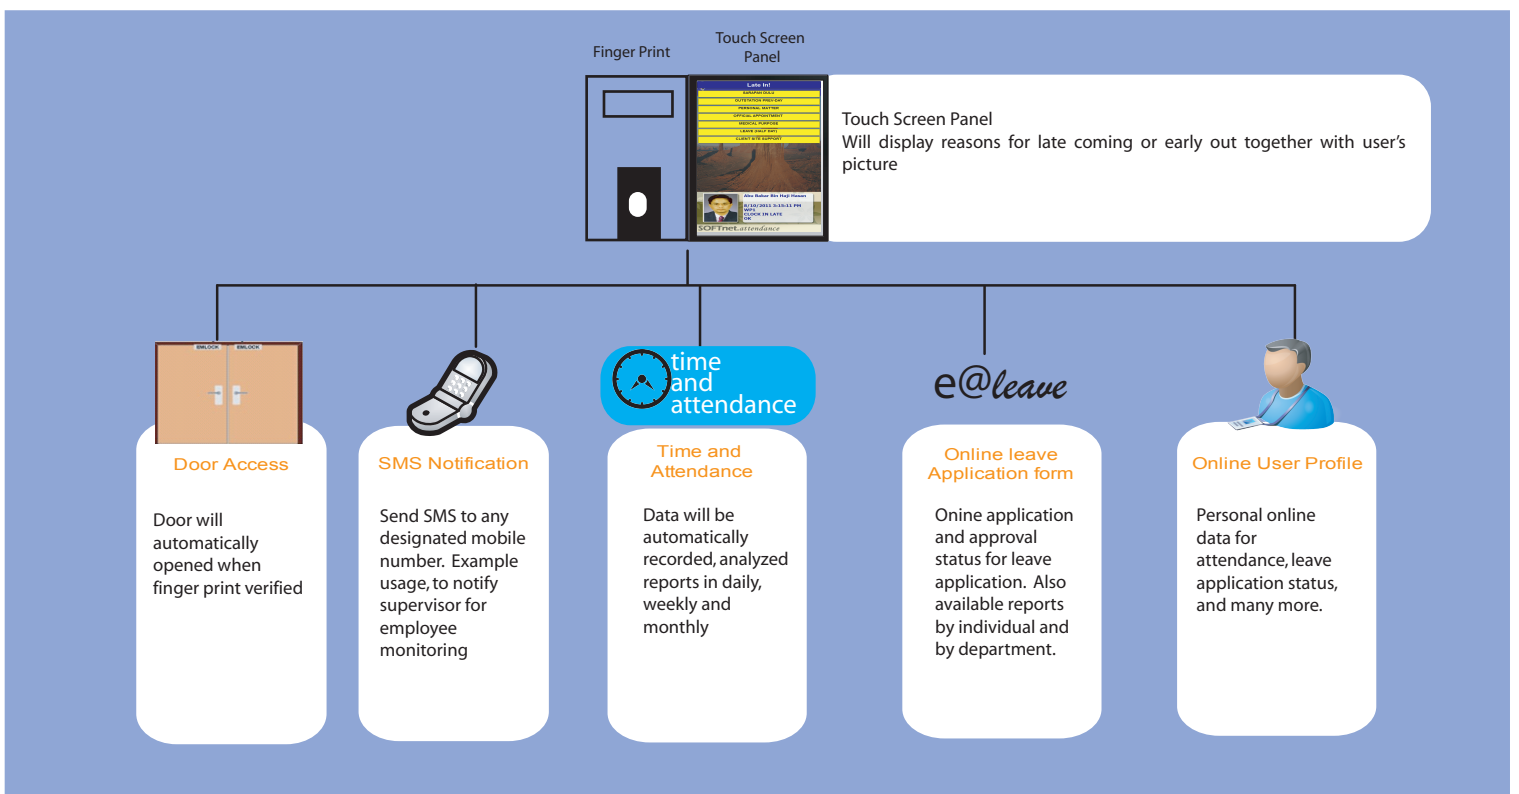

Time and Attendance System Android

Time and Attendance System with *Android* based touch screen panel for real-time data transmission. It is not just capturing time 'clock-in' and 'clock-out' but it automatically connected to Time and Attendance Software for various reporting purposes. This system replace 'punch-card' or any paper based attendance method which in return reduce time, reduce paper work and increase organization efficiency.

Our Time and Attendance System utilize *Android* operating system

- Operating System : Android 2.2
- Screen Size : 7" Touch Screen Panel
- Resolution : 800 x 480 pixel
- Memory : 256MB RAM
- Storage device : 2 GB Nano Flash
- Power : DC 12V 3A

Installation Diagram